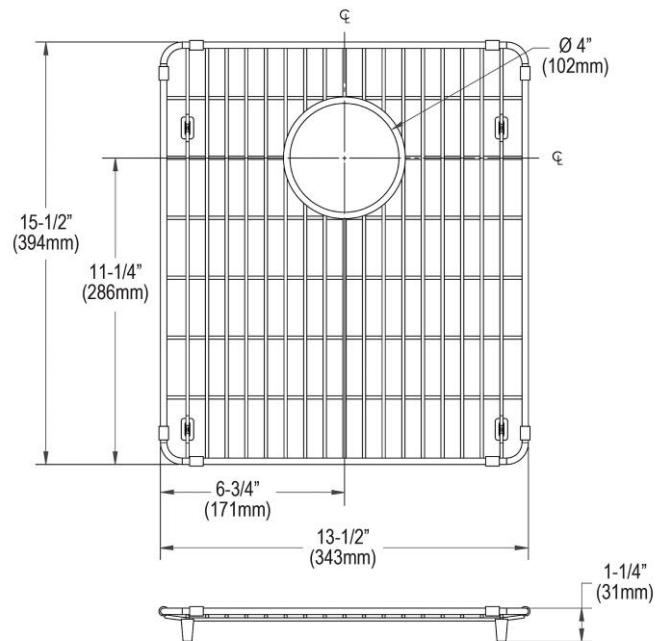

Material:	Stainless Steel
Finish:	Polished Stainless Steel
Dimensions:	13-1/2" x 15-1/2" x 1-1/4"

A Century of Tradition and Quality.

For more than 100 years, Elkay has been making innovative products and providing exceptional customer care. We take pride in offering plumbing products that make life easier, inspire change and leave the world a better place.

[Clean and Care Manual (PDF)](#)

[Clean and Care Manual (PDF)](#)

[Warranty (PDF)](#)